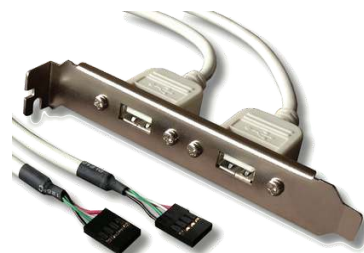

Équerre 2 ports USB
Dual USB A Female Header Bracket

LAEU20

0m30